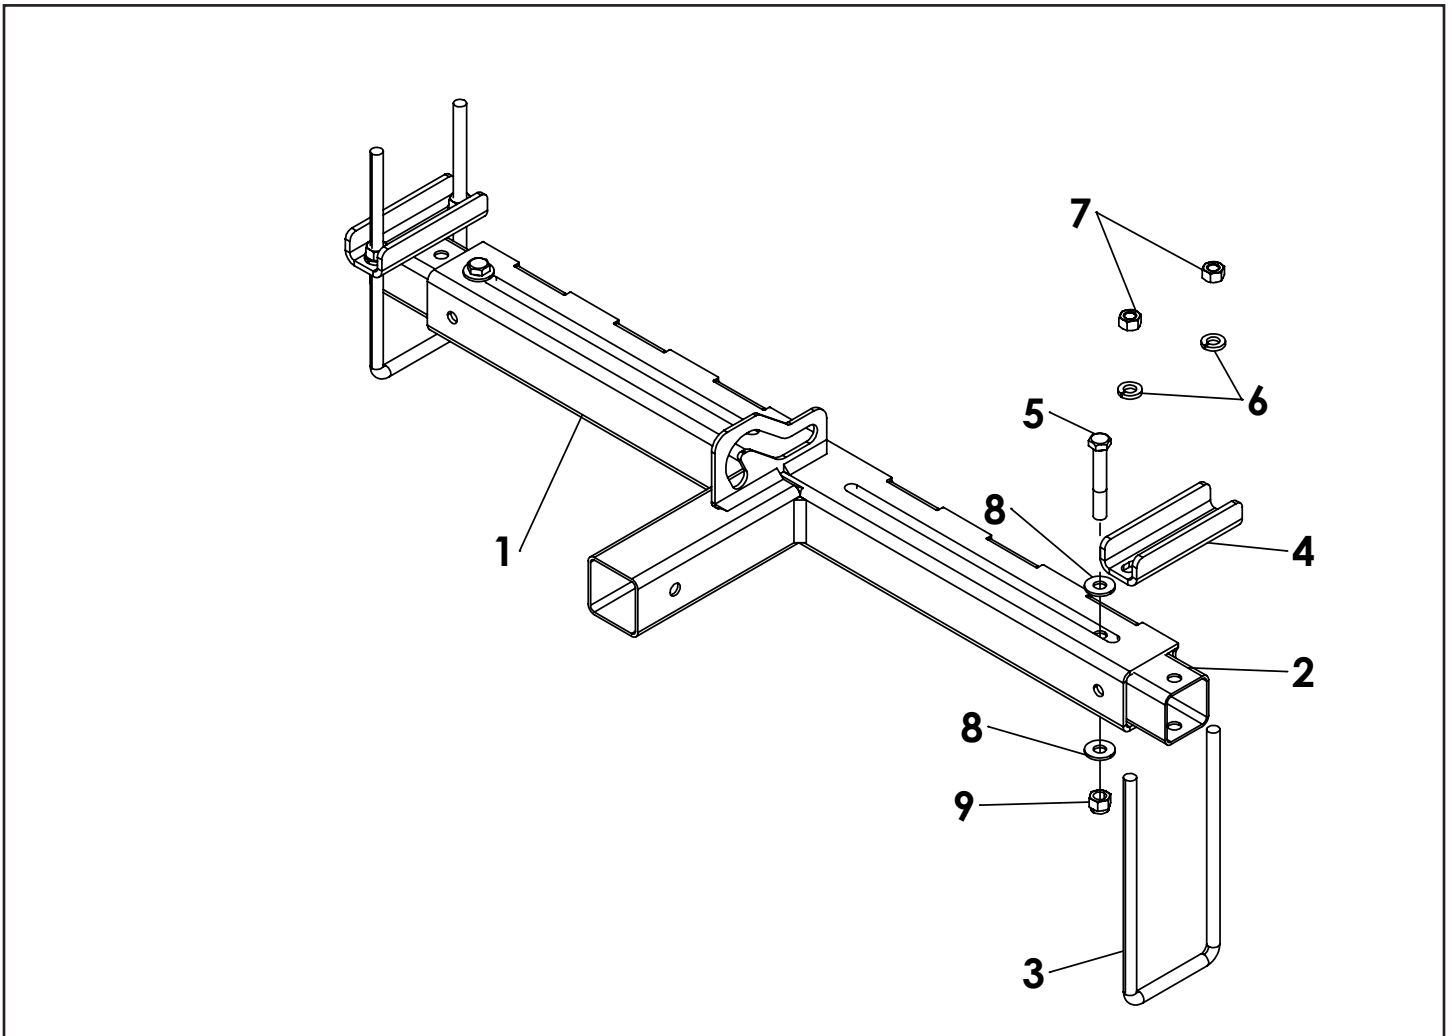

PARTS FOR CCXGZAF450649

REF	QTY	PART NO	DESCRIPTION
1	1	6-1452BL3	ASS'Y, HITCH MOUNT (WLDMNT)
2	2	45814BL3	TUBE, SLIDER
3	2	4-62	U-BOLT, 8.0 X 3.5 X 3/8
4	4	45908BL3	BRACKET, MOUNTING
5	2	43432	BOLT, HEX 3/8-16 X 2-1/2 GR5
6	4	43003	WASHER, LOCK 3/8
7	4	43015	NUT, HEX 3/8-16
8	4	43081	WASHER, 3/8 X 7/8 X .083
9	2	HA21362	NUT, HEX 3/8-16 NYLOCK